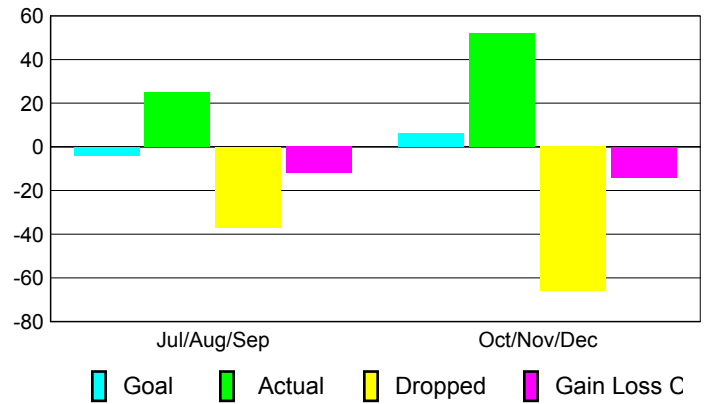

### YTD Status Quo Clubs 2010-2011

Status Quo Clubs Compared to Status Quo Members

## MEMBERSHIP

Membership Results  
2010-2011

Membership  
2009-2010

| Month         | Net Memb Goal | Actual New Memb | Actual Dropped Memb | Gain/Loss of Memb | Gain/Loss of Memb |
|---------------|---------------|-----------------|---------------------|-------------------|-------------------|
| Jul/Aug/Sep   | -4            | 25              | -37                 | -12               | -33               |
| Oct/Nov/Dec   | 6             | 52              | -66                 | -14               | 0                 |
| <b>Totals</b> | <b>2</b>      | <b>77</b>       | <b>-103</b>         | <b>-26</b>        | <b>-33</b>        |

### Membership Results 2010-2011

Goal, New, Dropped, Gain/Loss

### Comparison of Membership Gain/Loss

Current Year Compared to the Previous Year