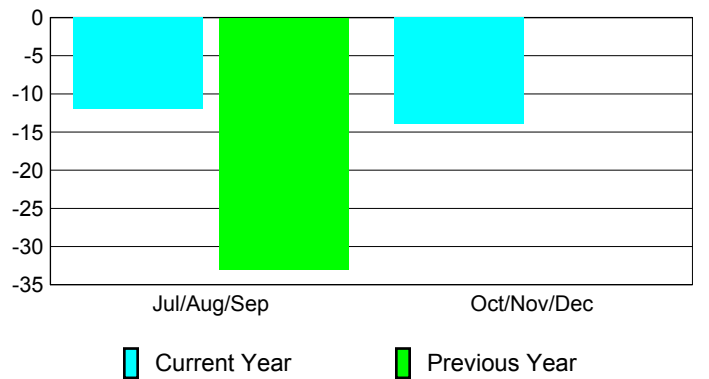

Comparison of Membership Gain/Loss

Current Year Compared to the Previous Year